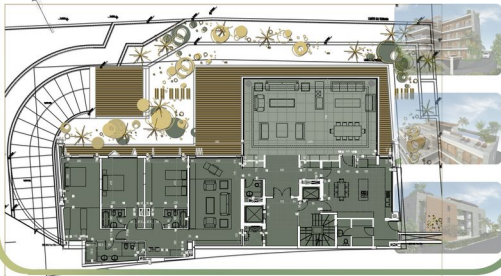

arze 3247

Yarze 3248-Apartments 480m²

3 Master bedrooms and sitting room
Reception
kitchen, breakfast area and maid's room

Ext. expansion 200m²
Cave 11m² + 2 parkings

Ech:1/150

Roof
2nd Floor
1st Floor
RDC
RDJ

Architecture & Consultancy

DNA
Design Novel Architecture
"Building with character"