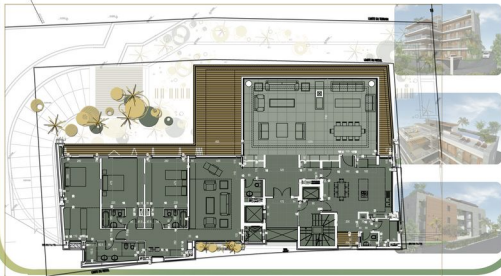

Cave + 2 parkings

Ech:1/150

Roof
2nd Floor
1st Floor
RDC
RDJ

Architecture Consultancy

DNA
Design Novel Architecture
"Building with character"

arze
3247

Yarze 3248-Roof

Areas : 400m²

Ech:1/150

Roof

2nd Floor

1st Floor

RDC

RDJ

Architecture & Consultancy

DNA
Design, Novel Architecture
Building with character™